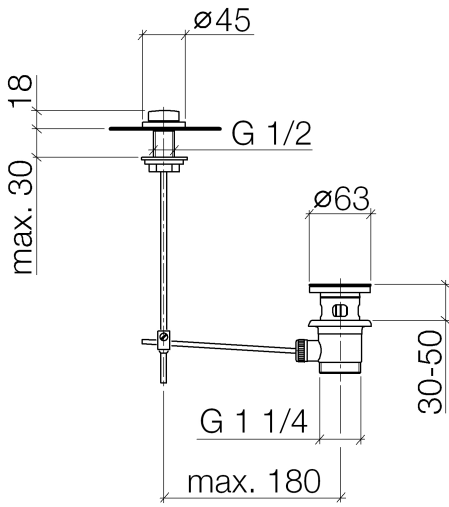

Basin Waste with knob for deck mounting 1 1/4" - Matte White

IMO

10 200 970

Fits: IMO, LULU, MADISON, MEM, TARA,
CL.1, LISSÉ, VAIA, META, CYO

	Matte White	10 200 970-10
	Chrome	10 200 970-00
	Brushed Platinum	10 200 970-06
	Platinum	10 200 970-08
	Durabrand (23kt Gold)	10 200 970-09
	Dark Chrome	10 200 970-19
	Light Gold	10 200 970-26
	Brushed Light Gold	10 200 970-27
	Brushed Durabrand (23kt Gold)	10 200 970-28
	Matte Black	10 200 970-33
	Brushed Bronze	10 200 970-42
	Brushed Champagne (22kt Gold)	10 200 970-46
	Champagne (22kt Gold)	10 200 970-47
	Brushed Chrome	10 200 970-93
	Brushed Dark Platinum	10 200 970-99

Basin Waste with knob for deck mounting 1 1/4" - Matte White

IMO

10 200 970

Only suitable for basins with an overflow.

10 200 970

10 200 970

Parts for other finishes can be found here: [Chrome](#)

Spare parts list

No.	Item Number	Name	Quantity used	Delivery time
1	09 21 33 001-10	handle	1	60
2	09 14 10 007 90	seal	2	2
3	09 31 09 004-10	pull-rod	1	60
4	09 18 40 022-10	sleeve	1	60
5	09 14 10 095 90	seal	1	2
6	09 14 05 012 90	seal	1	2
7	09 14 40 001 90	seal	1	60
8	09 23 10 010 90	nut	1	2
9	90 11 01 001 00-10	pop-up waste	1	60