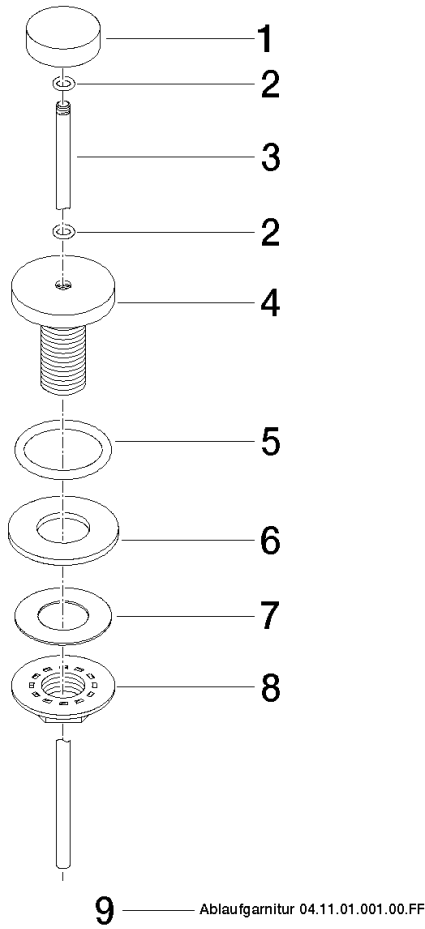

Basin Waste with knob for deck mounting 1 1/4" - Matte White

IMO

10 200 970

Fits: IMO, LULU, MADISON, MEM, TARA,
CL.1, LISSÉ, VAIA, META, CYO

	Matte White	10 200 970-10
	Chrome	10 200 970-00
	Brushed Platinum	10 200 970-06
	Platinum	10 200 970-08
	Durabrand (23kt Gold)	10 200 970-09
	Dark Chrome	10 200 970-19
	Light Gold	10 200 970-26
	Brushed Light Gold	10 200 970-27
	Brushed Durabrand (23kt Gold)	10 200 970-28
	Matte Black	10 200 970-33
	Brushed Bronze	10 200 970-42
	Brushed Champagne (22kt Gold)	10 200 970-46
	Champagne (22kt Gold)	10 200 970-47
	Brushed Chrome	10 200 970-93
	Brushed Dark Platinum	10 200 970-99

Basin Waste with knob for deck mounting 1 1/4" - Matte White

IMO

10 200 970

Only suitable for basins with an overflow.

10 200 970

10 200 970

Parts for other finishes can be found here: [Chrome](#)

Spare parts list

No.	Item Number	Name	Quantity used	Delivery time
1	09 21 33 001-10	handle	1	60
2	09 14 10 007 90	seal	2	2
3	09 31 09 004-10	pull-rod	1	60
4	09 18 40 022-10	sleeve	1	60
5	09 14 10 095 90	seal	1	2
6	09 14 05 012 90	seal	1	2
7	09 14 40 001 90	seal	1	60
8	09 23 10 010 90	nut	1	2
9	90 11 01 001 00-10	pop-up waste	1	60